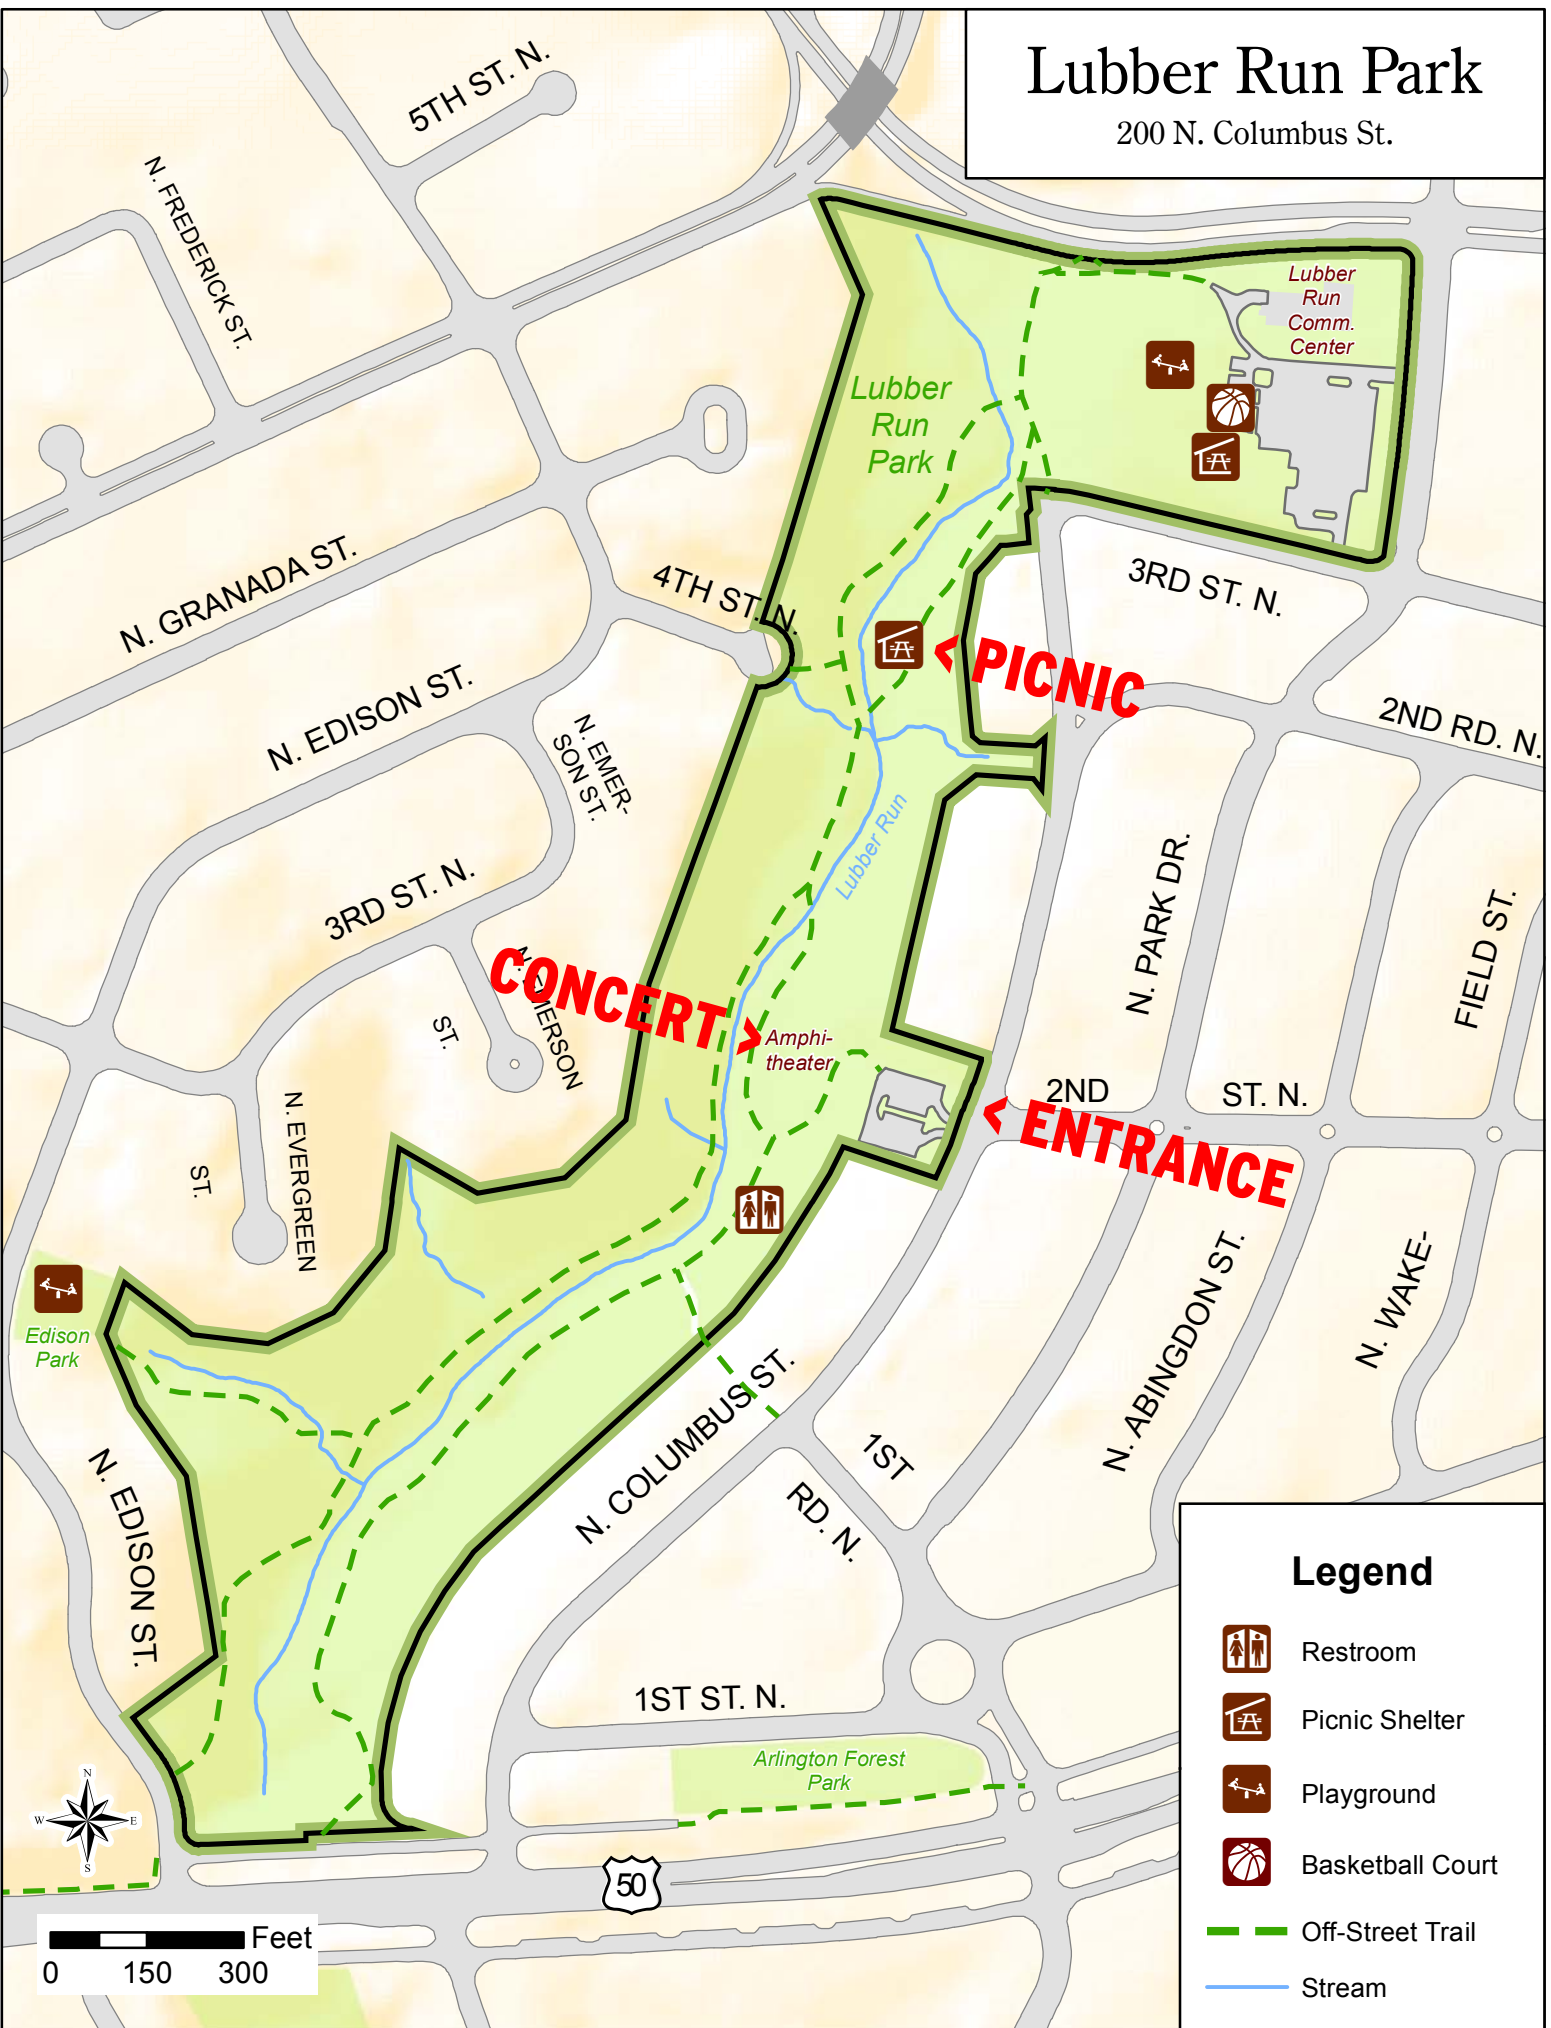

Lubber Run Park

200 N. Columbus St.

Legend

-  Restroom
-  Picnic Shelter
-  Playground
-  Basketball Court
-  Off-Street Trail
-  Stream